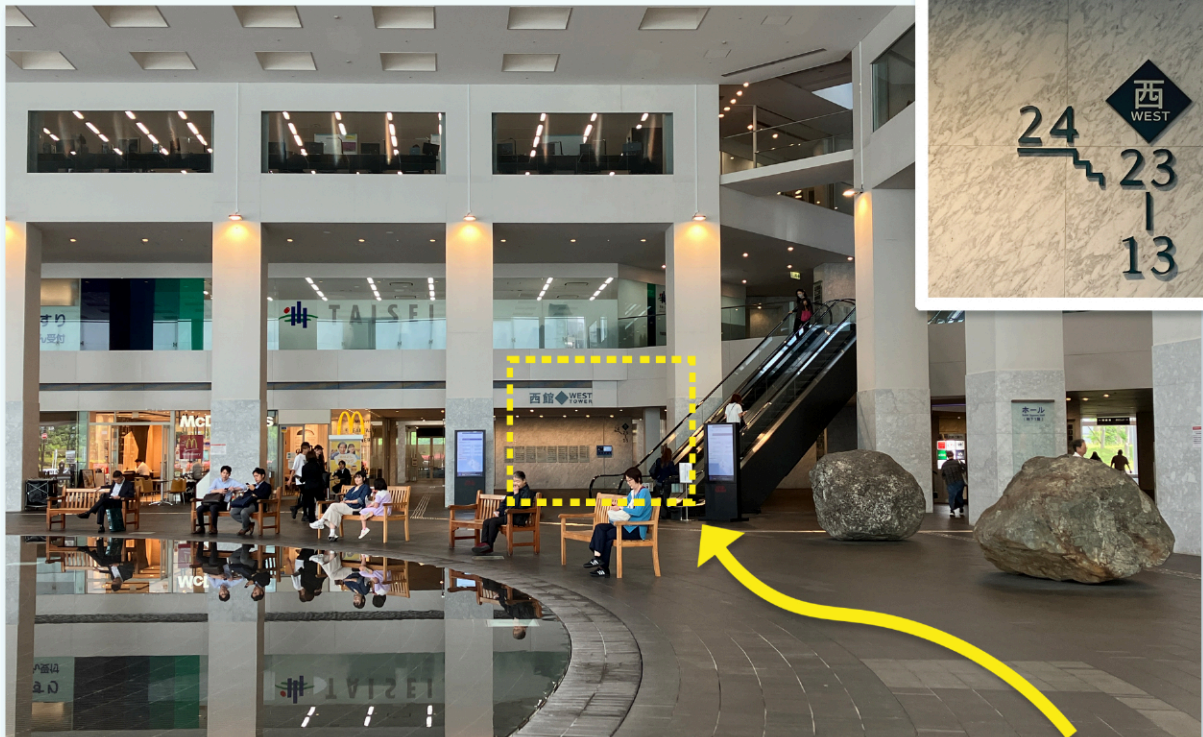

Japan Marine Science Inc. 24th Floor - Simulator Room Guide

- ① From the entrance, take the elevator for the West Tower high-rise floors and go up to the 23rd floor.

- ② After getting off the elevator, proceed to the right toward the windows as shown above. You will see the stairs.

③ Please go up to the 24th floor using either the stairs or the elevator next to the stairs.

④ The entrance is on the right-hand side. Welcome.